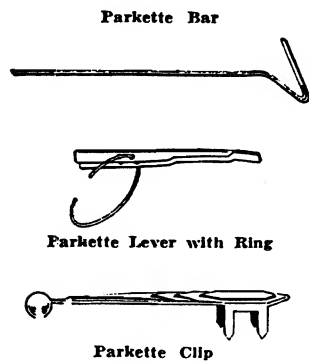

Tube Feed

Section

Barrel

Blind Cap

Filler Unit

Diaphragm

Filling Mechanism

Outer Cap

Clip

Ring Crown

Clip Screw

	\$10.00 Senior Maxima & Maxima Vacumatic	\$8.75 Major Vacumatic	\$7.50 Standard Slender Vacumatic	\$5.00 Junior Juniorette Vacumatic
Nib	4.50	3.50	3.50	2.00
Tube Feed30	.30	.30	.30
Section30	.30	.30	.20
Barrel	1.80	1.20	1.20	.80
Filler Unit Complete60	.60	.60	.60
Filling Mechanism50	.50	.50	.50
Diaphragm10	.10	.10	.10
Blind Cap Complete50	.50	.40	.20
Blind Cap Section30	.30	.20	.10
Blind Cap Band10	.10	.10	.10
Blind Cap Screw10	.10	.10	.10
Outer Cap	1.70	1.70	1.10	.70
Clip Screw10	.10	.10	.10
Clip60	.60	.60	.60
Ring Crown60	.60

PARKER BUTTON FILLER PEN PARTS

	\$7.00 Duofold Senior	\$5.00 Duofold Junior	\$5.00 Duofold Lady	\$5.00 Duofold Midget	\$3.50 DeLuxe Challenger	\$2.75 Parker Challenger
Nib -----	3.50	2.50	2.50	2.50	1.50	1.25
Feed -----	.15	.15	.15	.15	.15	.15
Section -----	.15	.15	.15	.15	.15	.15
Barrel -----	1.40	.90	.80	.80	.70	.50
Blind Cap -----	.10	.10	.10	.10	.10	.10
Bar -----	.10	.10	.10	.10	.10	.10
Sac -----	.10	.10	.10	.10	.10	.10
Outer Cap -----	1.40	.90	.80	.80	.70	.50
Inner Cap -----	.20	.20	.20	.20		
Clip Screw -----					.10	.10
Clip -----	.30	.30	.30	.30	.30	.30
Ring -----			.30	.30	.30	.30

LEVER FILLER PEN PARTS

	\$1.75 List Price of Pen Parts	\$1.25 Parkette Deluxe	Parkette
Nib -----	1.00		.75
Feed -----	.10		.10
Section -----	.15		.15
Barrel -----	.70		.40
Sac -----	.10		.10
Bar -----	.02		.02
Lever and Ring -----	.03		.03
Cap -----	.60		.40
Clip -----	.10		.10